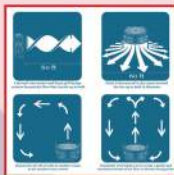

Airflow Diagram.
Can be used to dry rooms in many different ways using **360° Rotation**