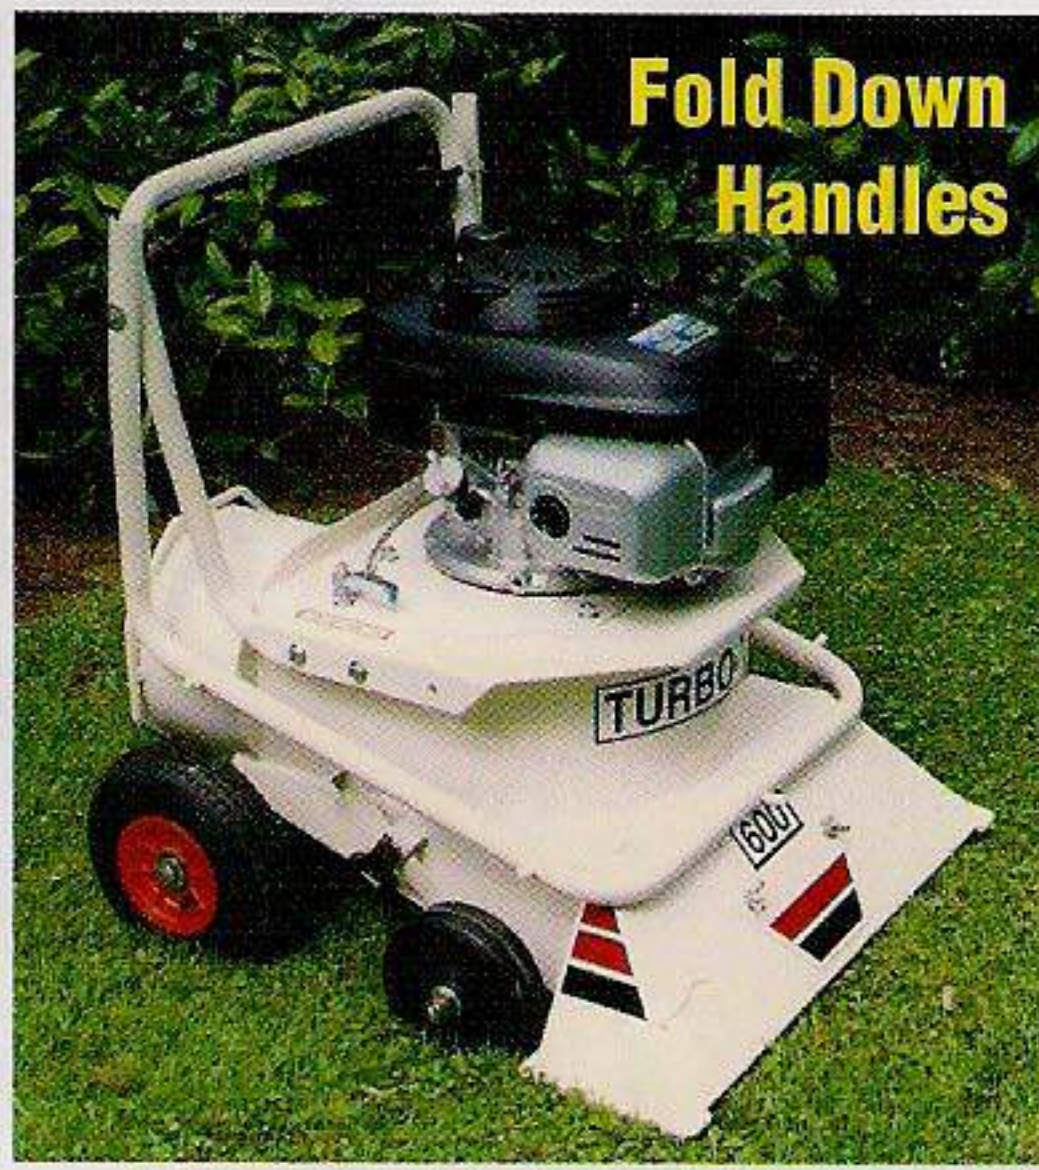

TURBO-VAC

VACUUM SWEEPERS – COMMERCIAL AND DOMESTIC

Model 600

Model 770

Dust Cover
(Optional Extra)

Hose Attachment
100mm Dia.
(Optional Extra)

Quick Height Adjustment

Fold Down Handles

Large Discharge

Catch bag easy to empty

TURBO-VAC 770

Vacuum sweepers for leaves and litter which lies around cities, shopping malls, schools, parks, motels and at home

SPECIFICATIONS

| Model | Engine | Catch Bag | Wheels | Features | Options | Weight |
|-------------------|-------------------------------------------|-------------------------------------------------------------|----------------------------------------------|---------------------------------------------------------------------------------------------|------------------------------------------------------------------------------|--------|
| 770 Petrol | Honda 5.5 HP OHC Chassis Mounted Throttle | 222 Litres Capacity 5 holding supports Heavy Duty Zip | Front 150 x 45 Rear 260 x 80 Pneumatic | 770mm Vacuum Width 5 Height settings Fold down Handlebars All Steel Chassis | Vacuum Hose Kit 3.5m long 100mm dia. Front Castor Wheel Kit Dust Cover | 45 kg |
| 600 Petrol | Honda 5.5 HP OHC Chassis Mounted Throttle | 175 Litres Capacity 5 holding supports Heavy Duty Zip | Front 150 x 45 Rear 220 x 60 Pneumatic | 600mm Vacuum Width Infinite Height settings Fold down Handlebars All Steel Chassis | Vacuum Hose Kit 3.5m long 100mm dia. Front Castor Wheel Kit Dust Cover | 40 kg |