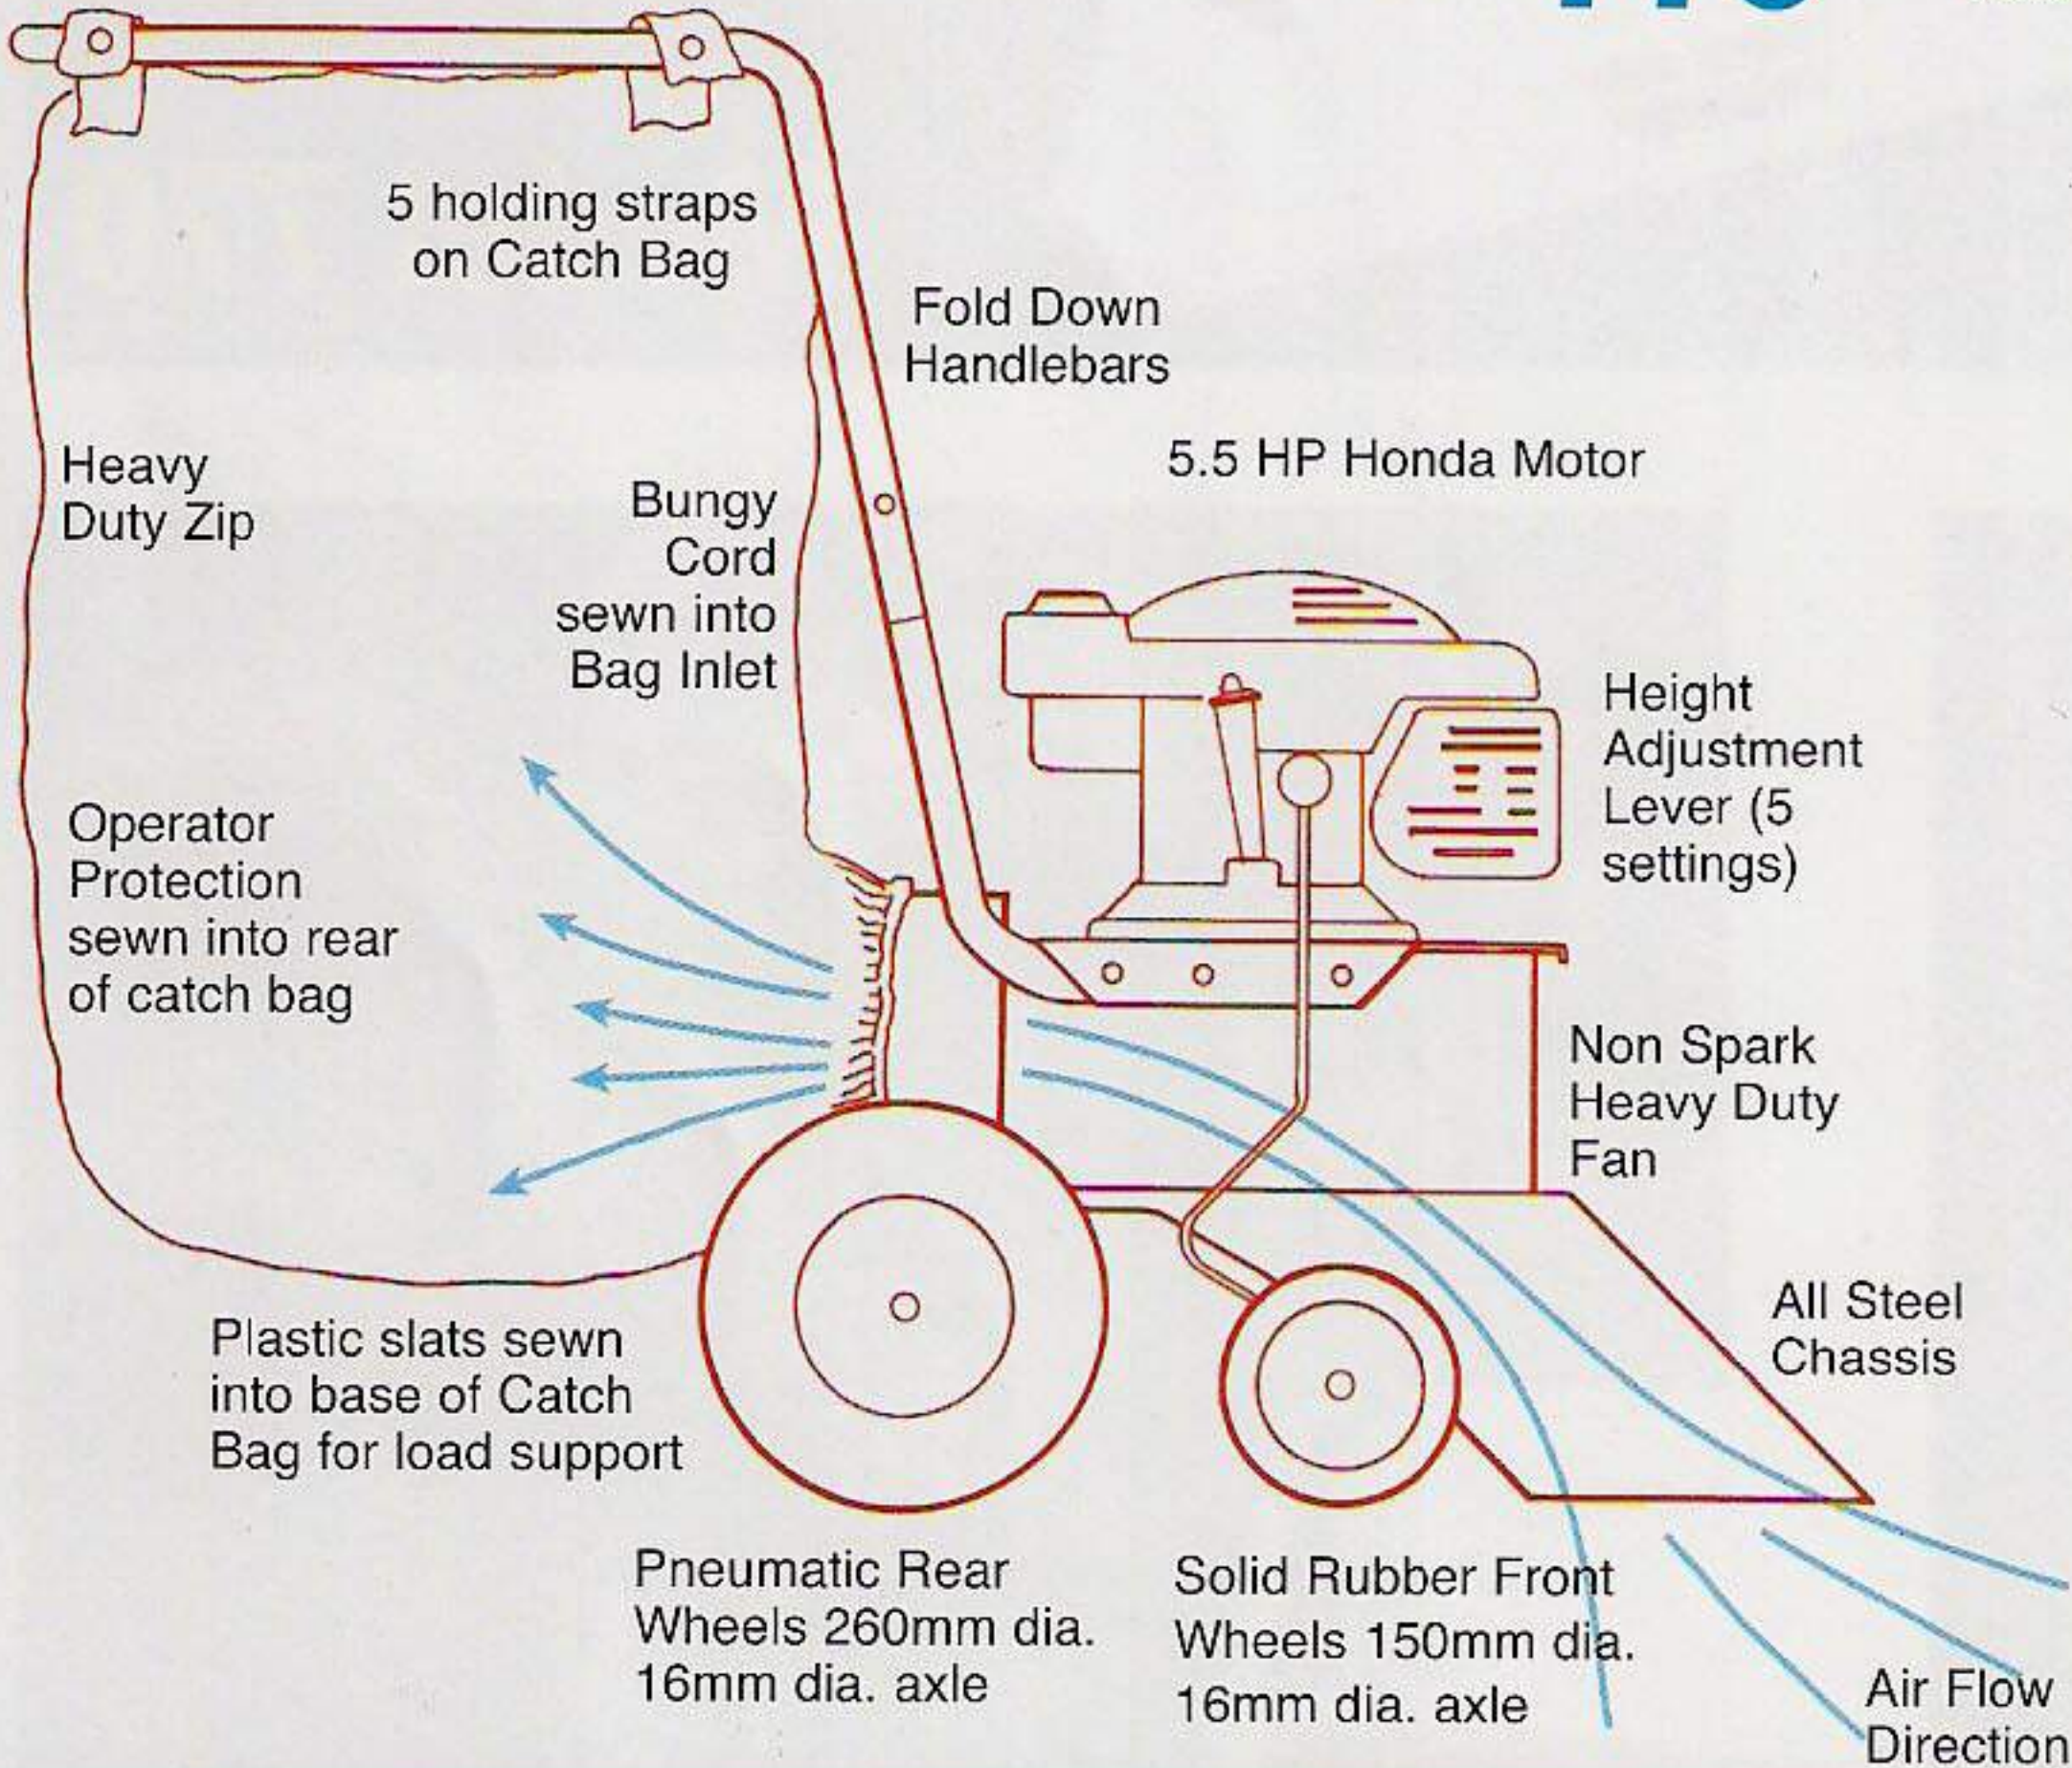

TURBO-VAC

VACUUM SWEEPERS – COMMERCIAL AND DOMESTIC

Model 600

Model 770

Dust Cover
(Optional Extra)

Hose Attachment
100mm Dia.
(Optional Extra)

Quick Height Adjustment

Fold Down Handles

Large Discharge

Catch bag easy to empty

TURBO-VAC 770

Vacuum sweepers for leaves and litter which lies around cities, shopping malls, schools, parks, motels and at home

SPECIFICATIONS

| Model | Engine | Catch Bag | Wheels | Features | Options | Weight |
|-------------------|-------------------------------------------|-------------------------------------------------------------|----------------------------------------------|---------------------------------------------------------------------------------------------|------------------------------------------------------------------------------|--------|
| 770 Petrol | Honda 5.5 HP OHC Chassis Mounted Throttle | 222 Litres Capacity 5 holding supports Heavy Duty Zip | Front 150 x 45 Rear 260 x 80 Pneumatic | 770mm Vacuum Width 5 Height settings Fold down Handlebars All Steel Chassis | Vacuum Hose Kit 3.5m long 100mm dia. Front Castor Wheel Kit Dust Cover | 45 kg |
| 600 Petrol | Honda 5.5 HP OHC Chassis Mounted Throttle | 175 Litres Capacity 5 holding supports Heavy Duty Zip | Front 150 x 45 Rear 220 x 60 Pneumatic | 600mm Vacuum Width Infinite Height settings Fold down Handlebars All Steel Chassis | Vacuum Hose Kit 3.5m long 100mm dia. Front Castor Wheel Kit Dust Cover | 40 kg |